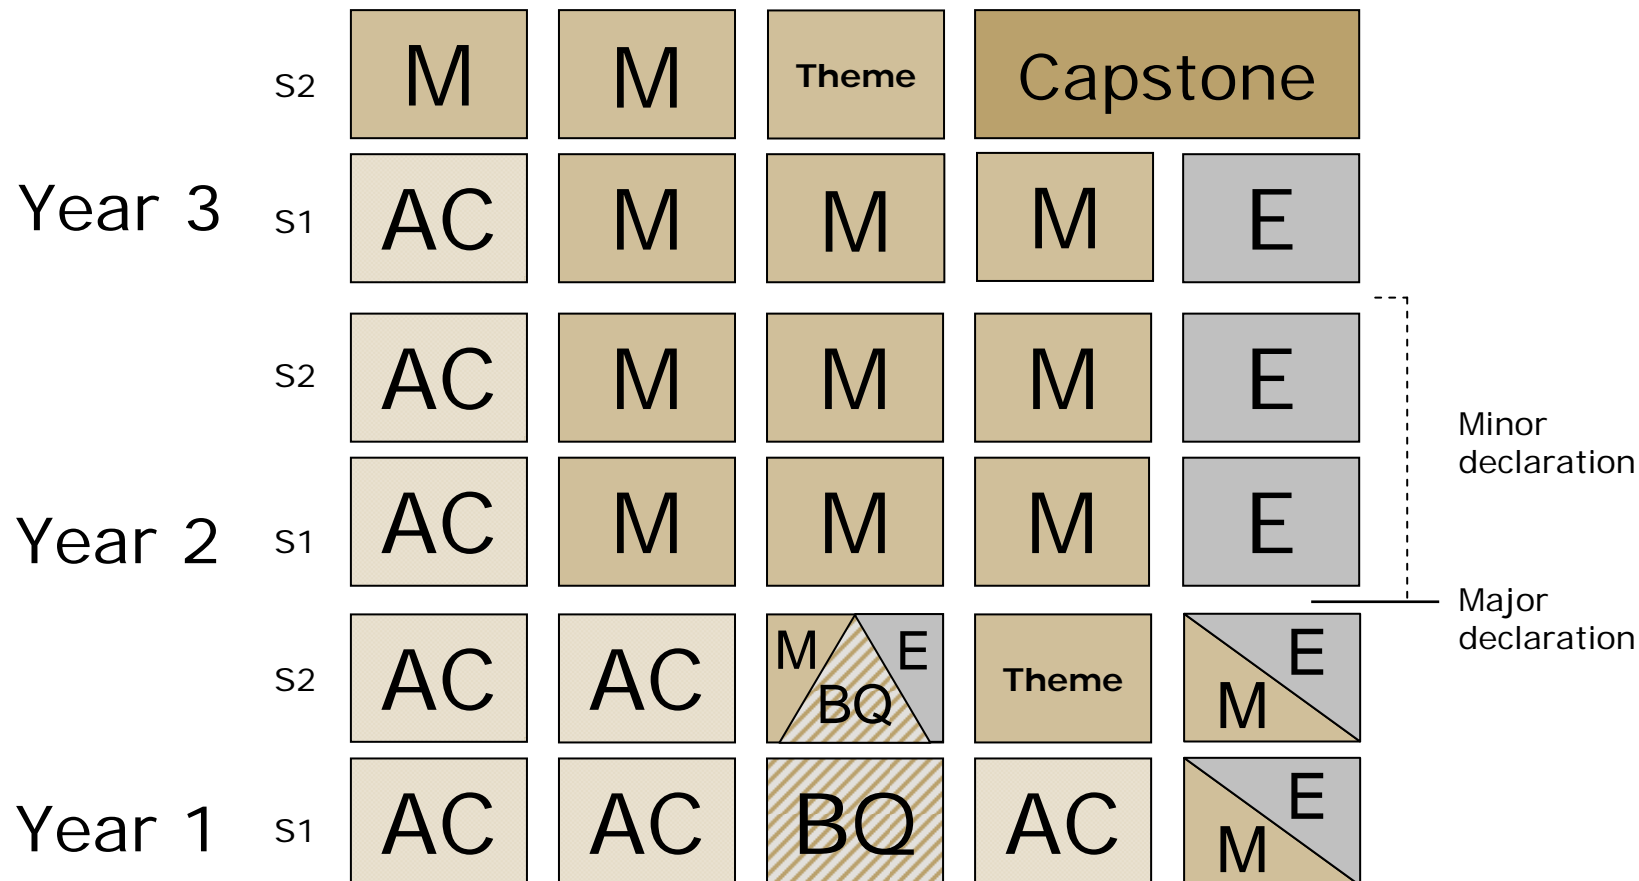

# Curriculum structure

Academic Core (60), major (90), minor (electives, 30)

*AC = Academic Core, BQs = Big Questions, M = major, E = elective*